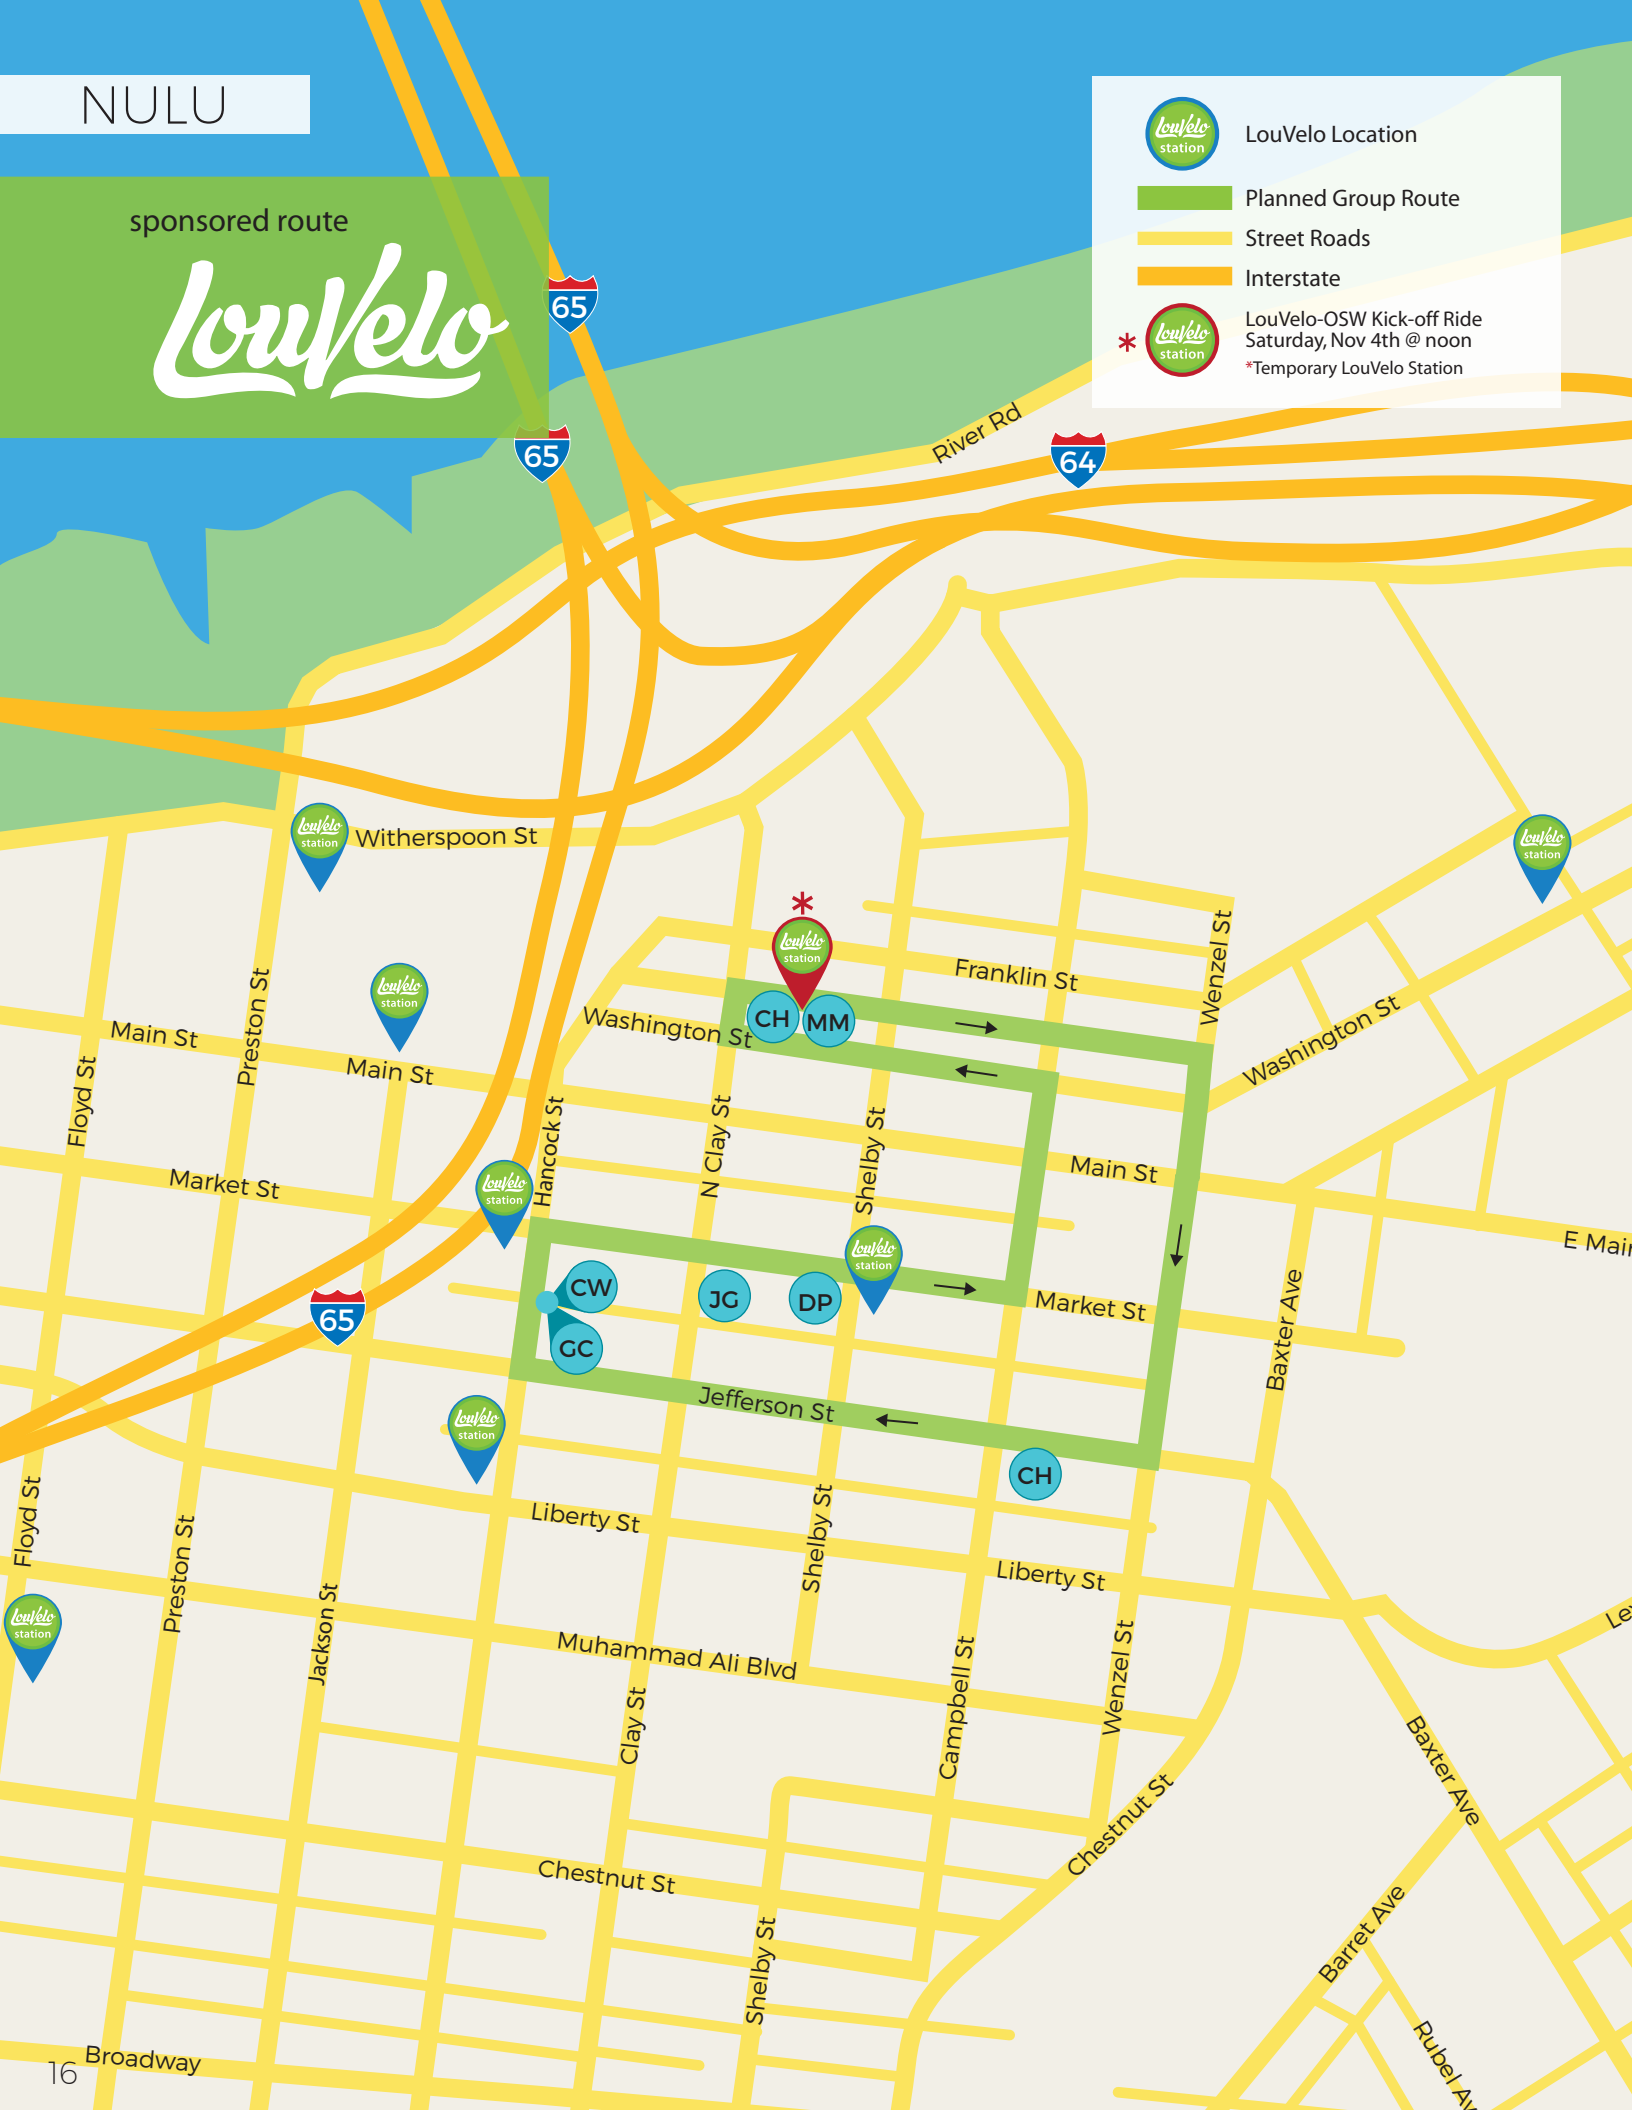

**LEARN MORE
ABOUT US!**

YouthBuildLouisville.org
Facebook.com/youthbuild
Twitter: @youthbuildlouky

NULU

sponsored route

- LouVelo Location
- Planned Group Route
- Street Roads
- Interstate
- LouVelo-OSW Kick-off Ride Saturday, Nov 4th @ noon
*Temporary LouVelo Station