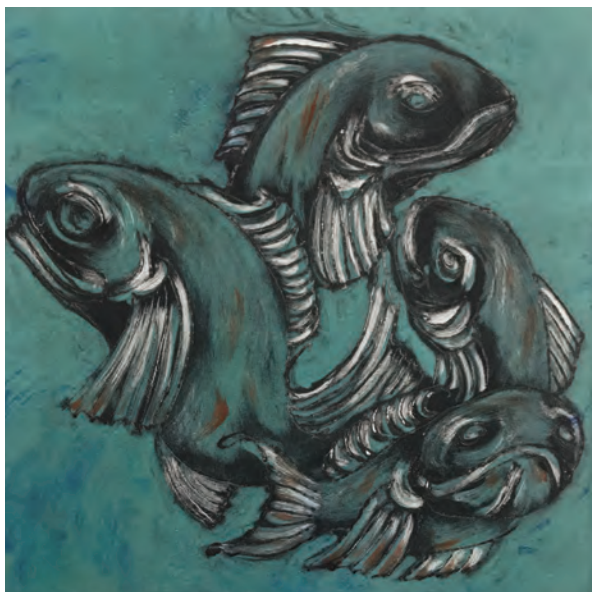

CLIFTON/CRESCENT HILL

DEBBIE SHANNON
Printmaking
Frankfort Crossing Artists
2132 Frankfort Ave
dshannon@iglou.com
(502) 894-0329

DEBORAH WHISTLER
Printmaking
Frankfort Crossing Artists
2132 Frankfort Ave
deborahwhistler00@gmail.com
(812) 599-2854
deborahwhistler.com