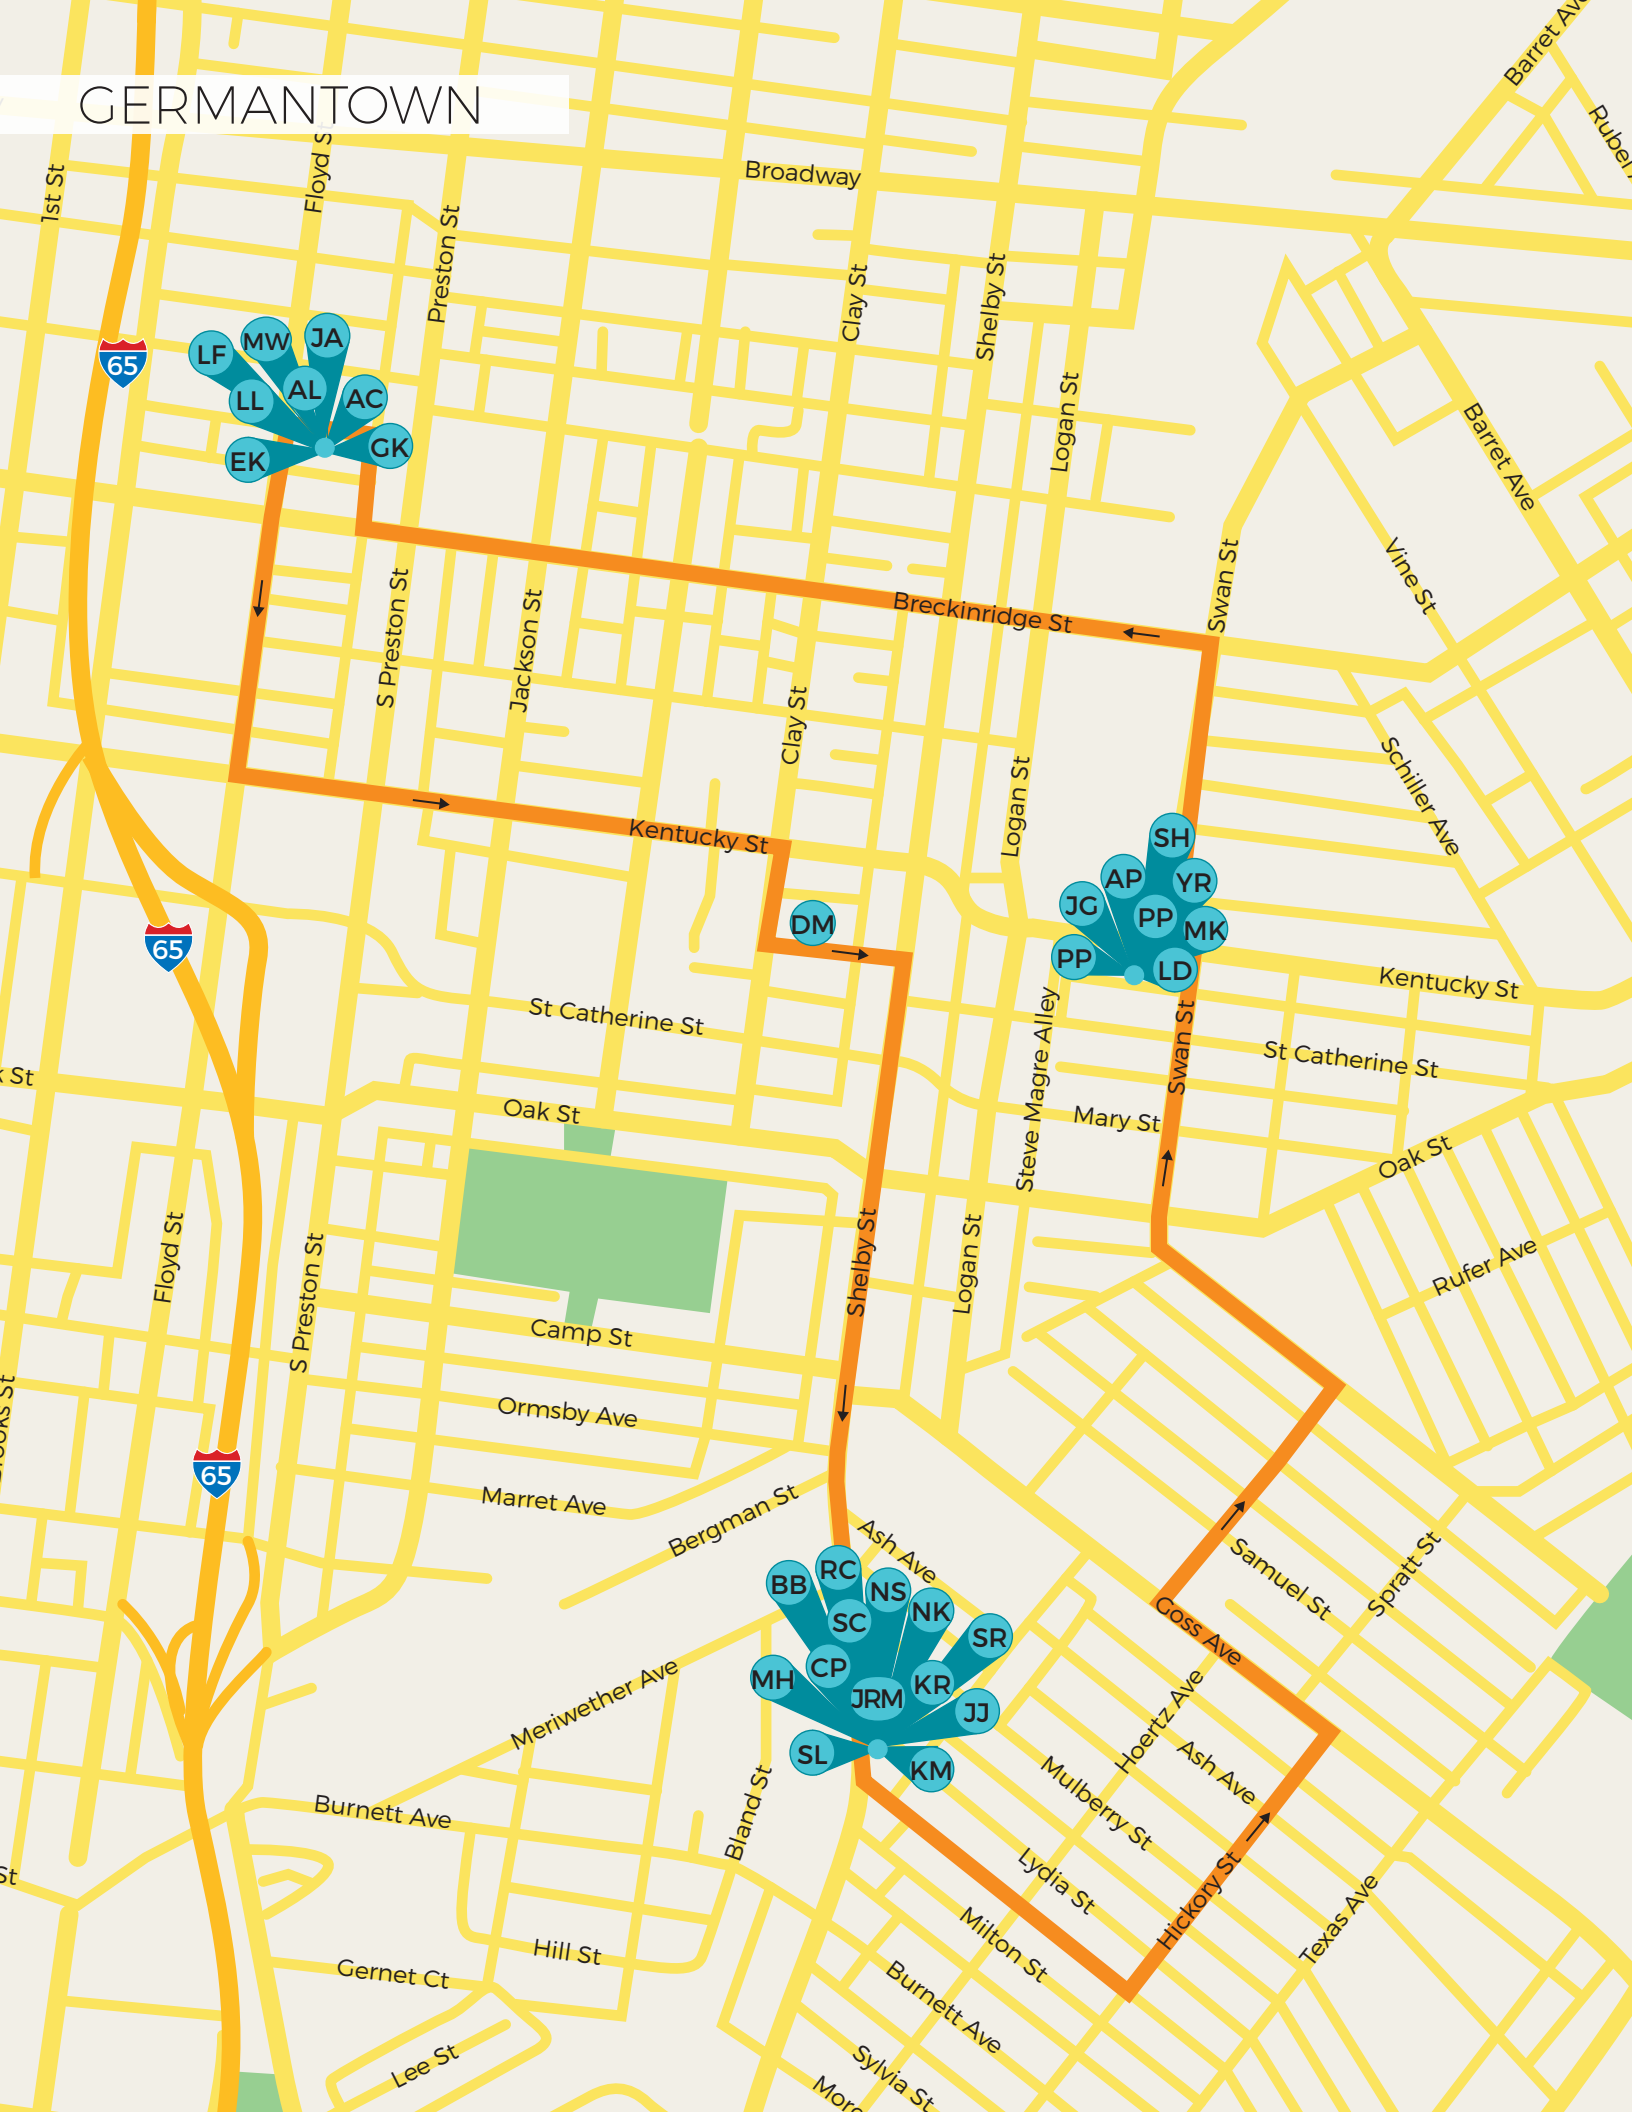

GERMANTOWN