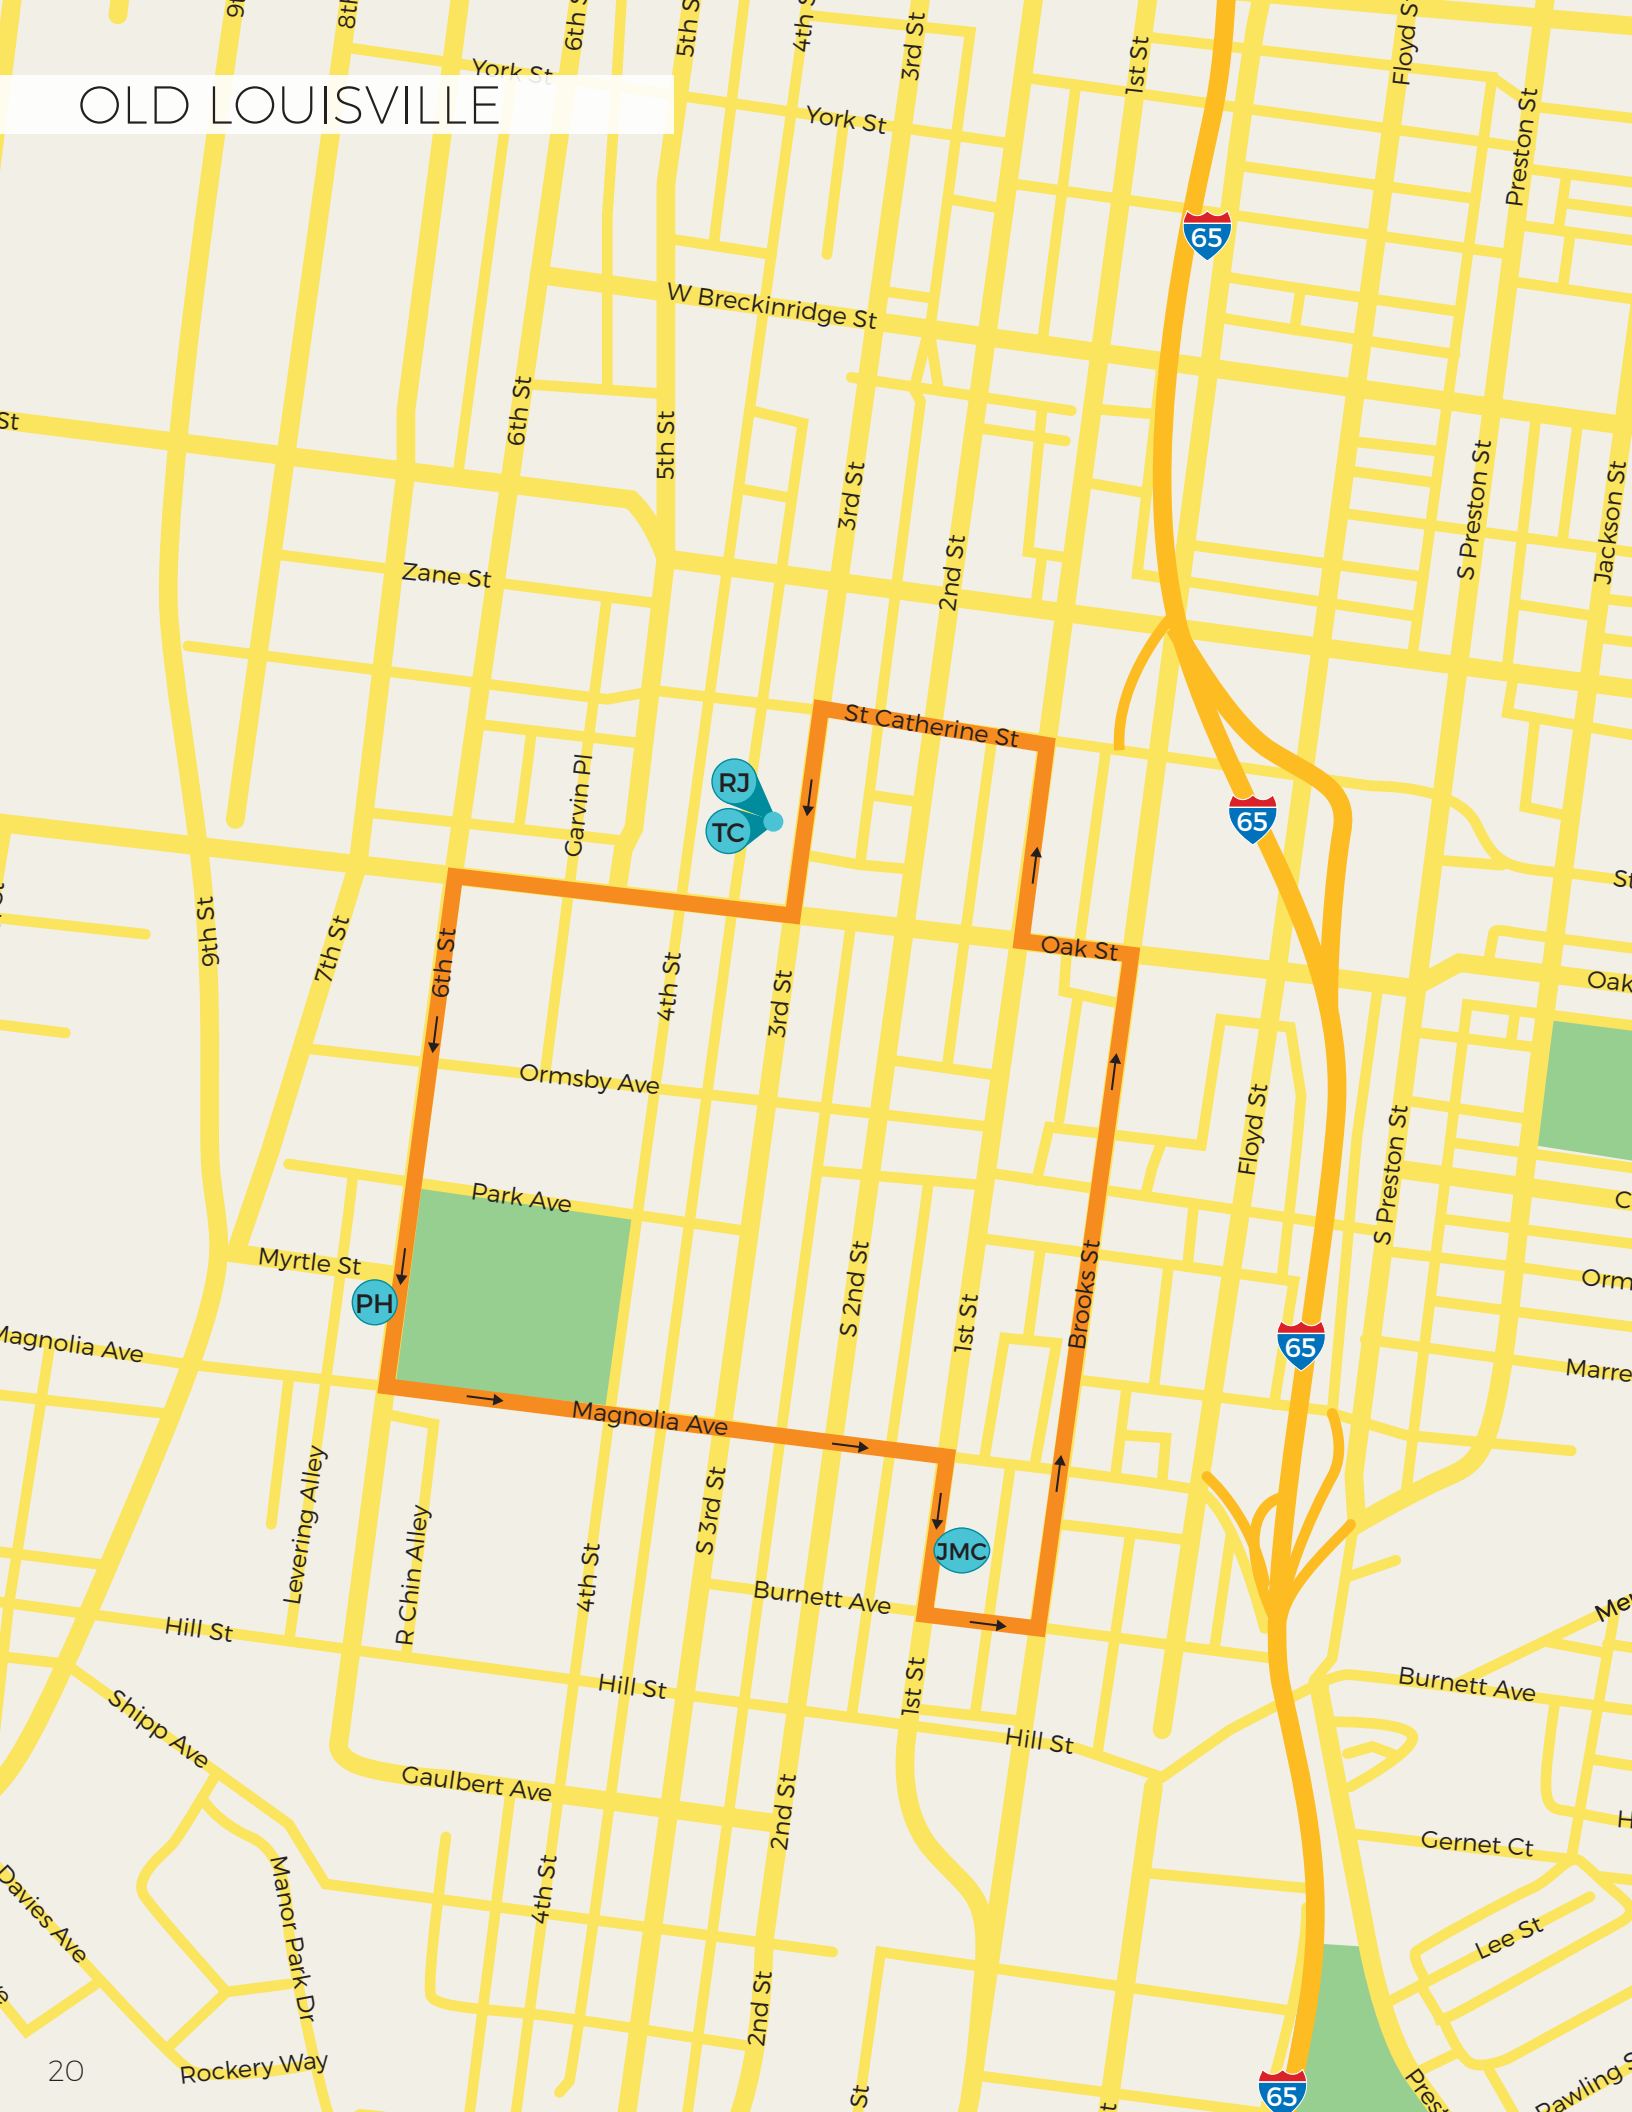

OLD LOUISVILLE

PH

RJ

TC

JMC