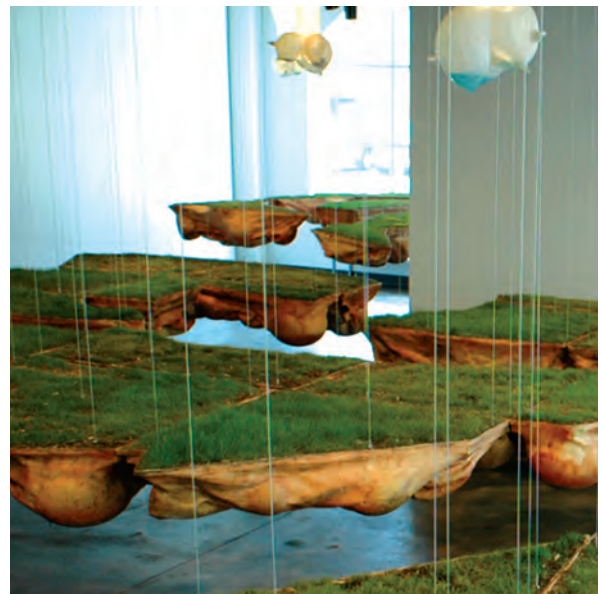

LORI LARUSSO
Painting
KyCAD Candy Factory
825 S. Floyd St
lorihaseemail@gmail.com
(410) 299-7986
lorilarusso.com

EZRA KELLERMAN
Mixed Media
KyCAD Candy Factory
825 S. Floyd St
ezra@ezrakellerman.com
ezrakellerman.com