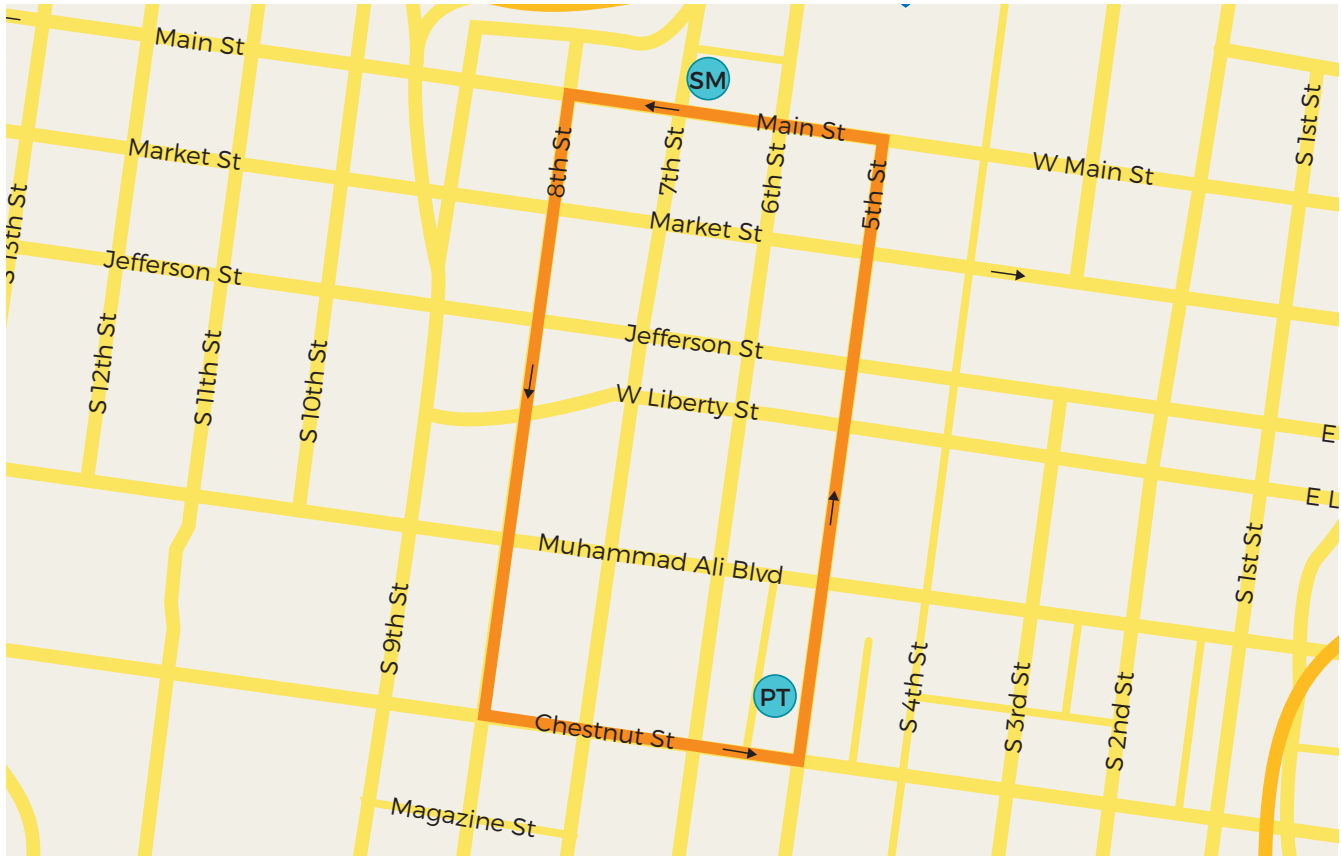

DOWNTOWN

SHAWN MARSHALL

Painting

Shawn Marshall Studio

635 W. Main St. 2nd Floor, North Space

marfasky@gmail.com

(502) 417-2494

shawnlmarshall.com