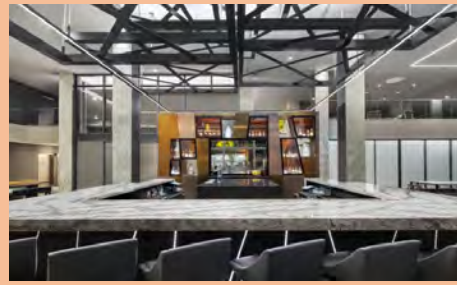

BROWN-FORMAN

KENTUCKY
FINE ART GALLERY

KyMudworks

CRAFT(s)
GALLERY & MERCANTILE

LP
M Louisville
Public Media

727 East Market Street
 Louisville, KY 40202
 502-568-6880 | achotellouisville.com

SXPF

SOUTHERN CROSSINGS POTTERY FESTIVAL
 LOUISVILLE, KENTUCKY