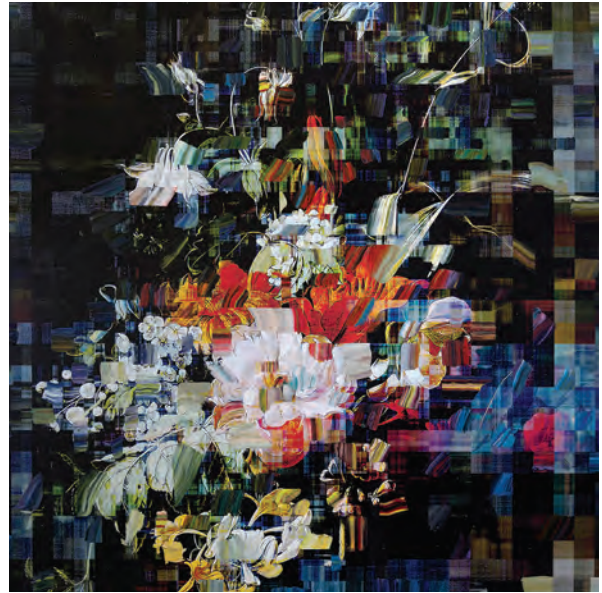

TIFFANY CALVERT
Painting
U of L Grow West MFA Building
1606 Rowan Street
tiffany.calvert@louisville.edu
tiffanycalvert.com