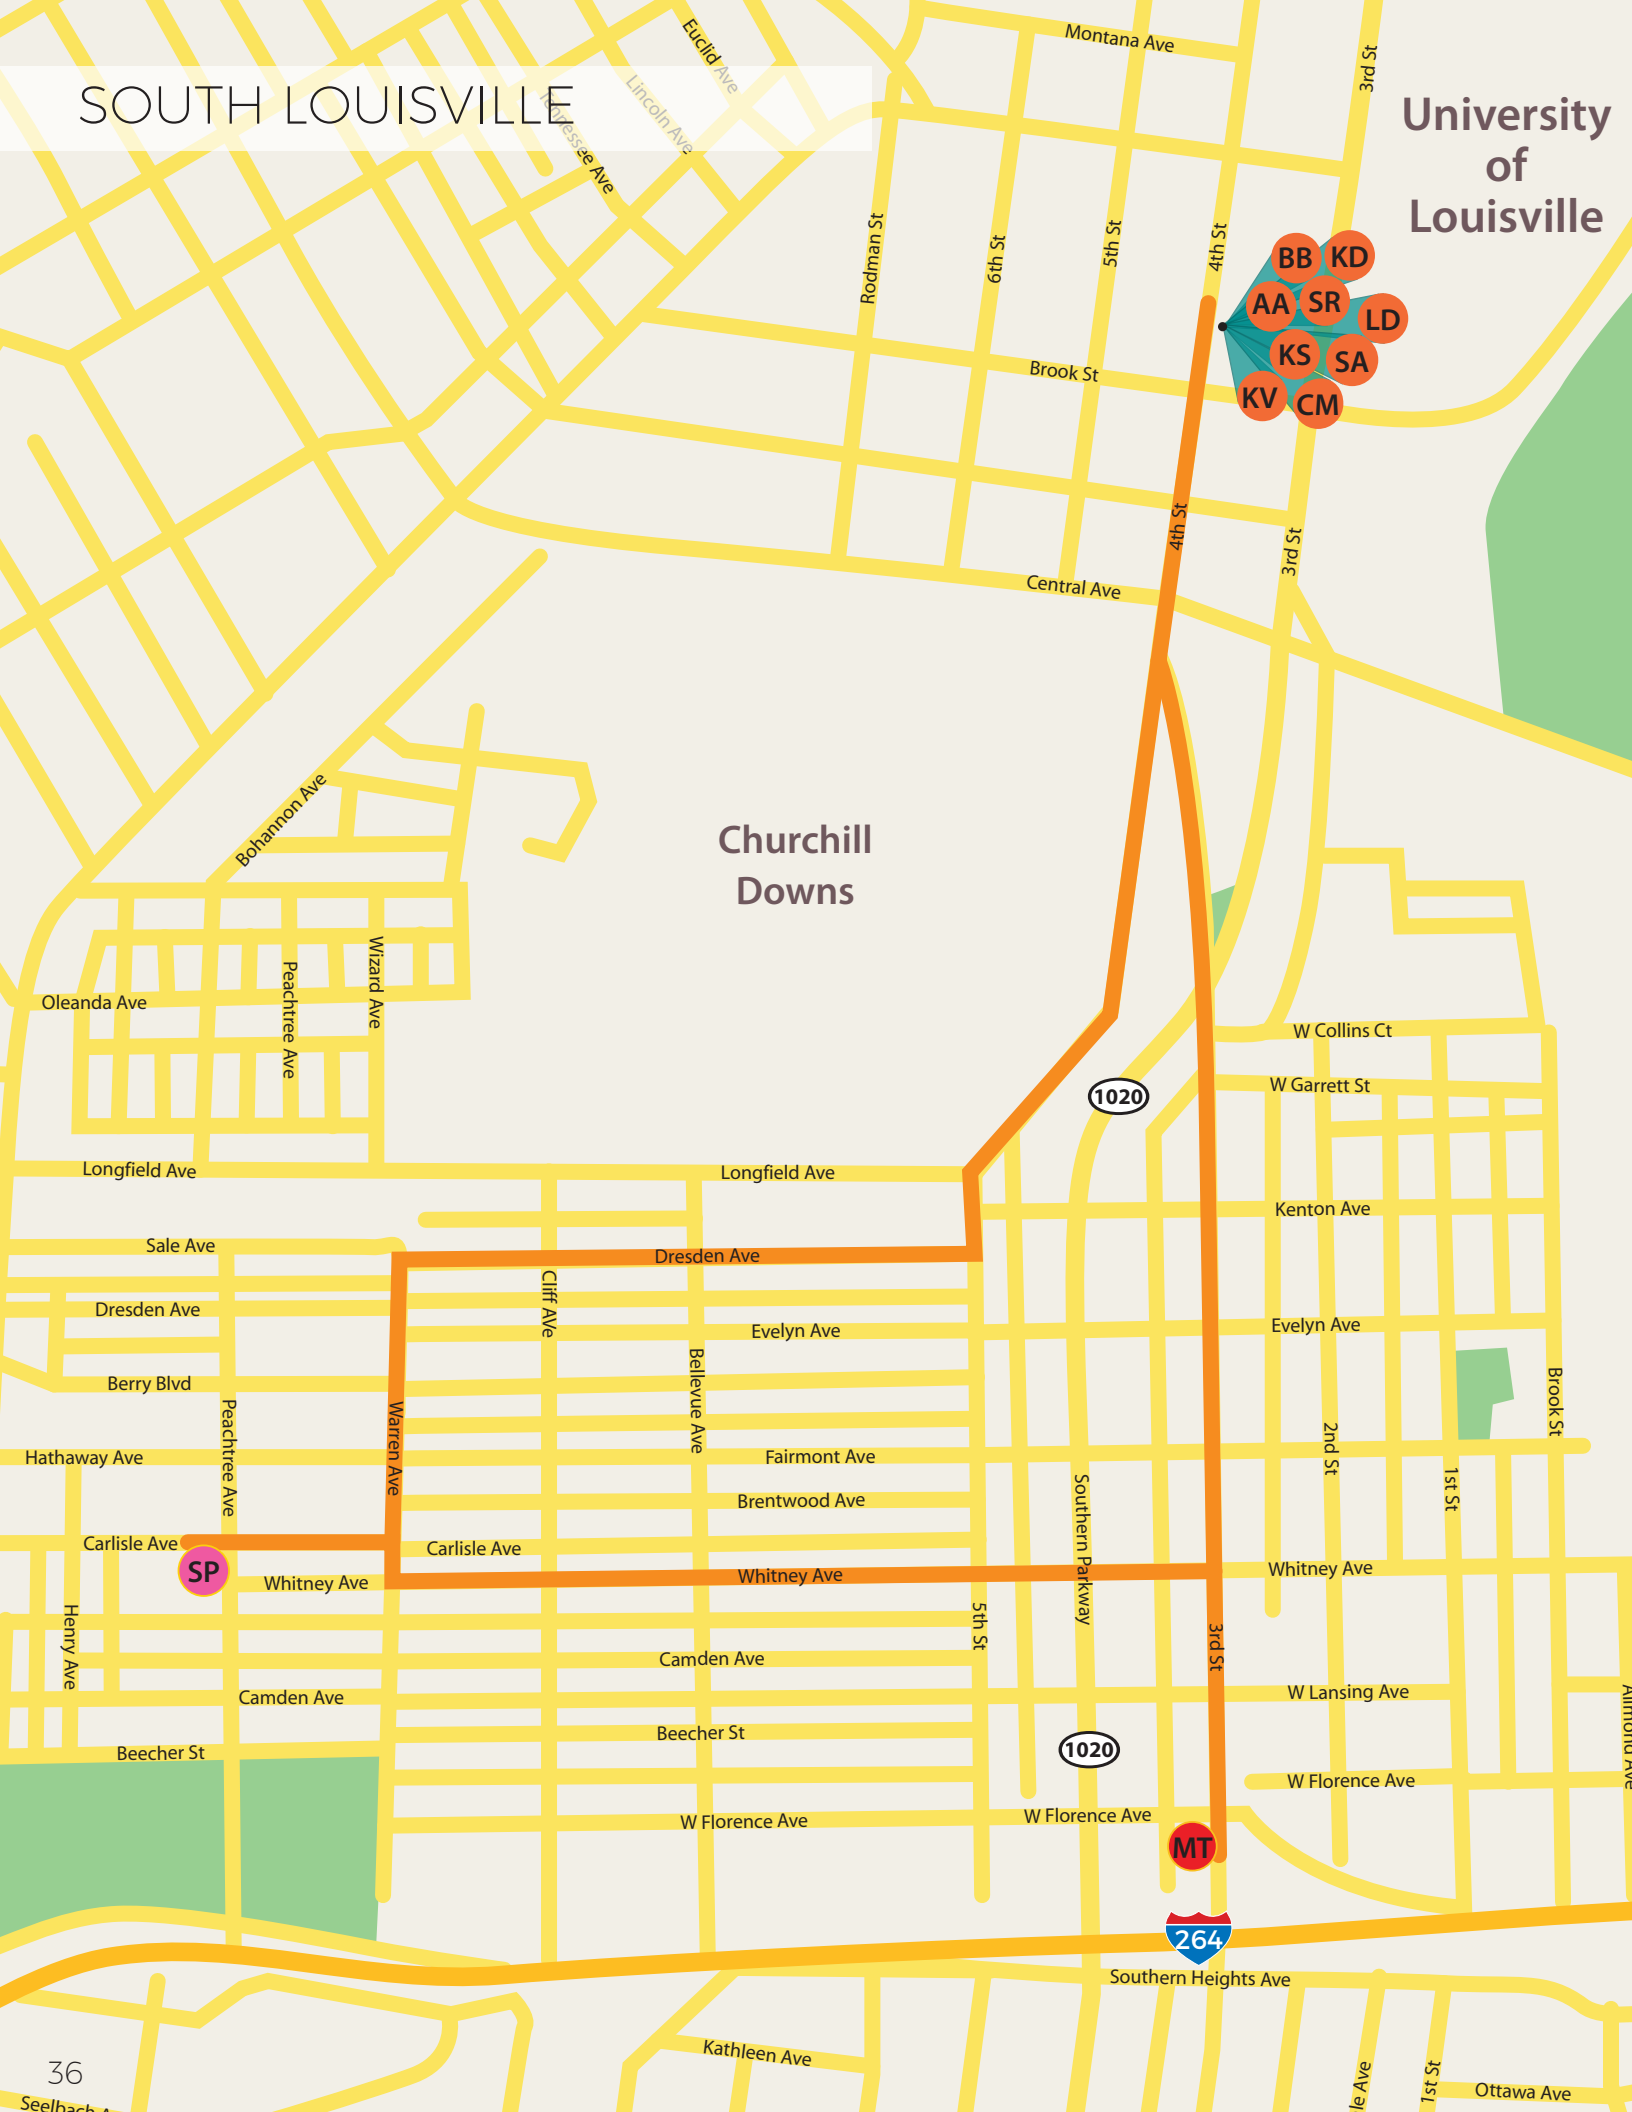

Use code KEYLVA18
for **15% OFF** your
next purchase on
mykeyper.com

mykeyper.com

*Offer expires 11/30/2018.

KEYPER[®]
a Louisville company

SOUTH LOUISVILLE

University of Louisville

Churchill Downs

1020