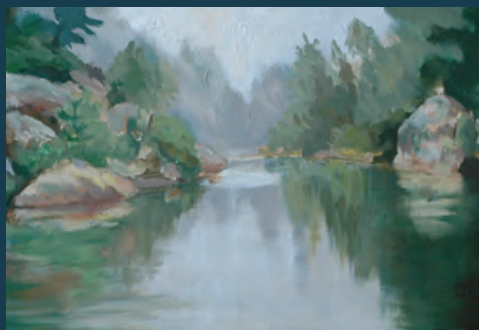

lindaerzinger.com

PAGE PENNA
PORTRAIT & LANDSCAPE ARTIST
pagepennaart.com

View portfolio at: pagepennaart.com
239.777.2152
pagepennaart@gmail.com

STUDIO:
Historic Hope Mills Building
1000 Swan Street, Suite 5
Louisville, KY 40204