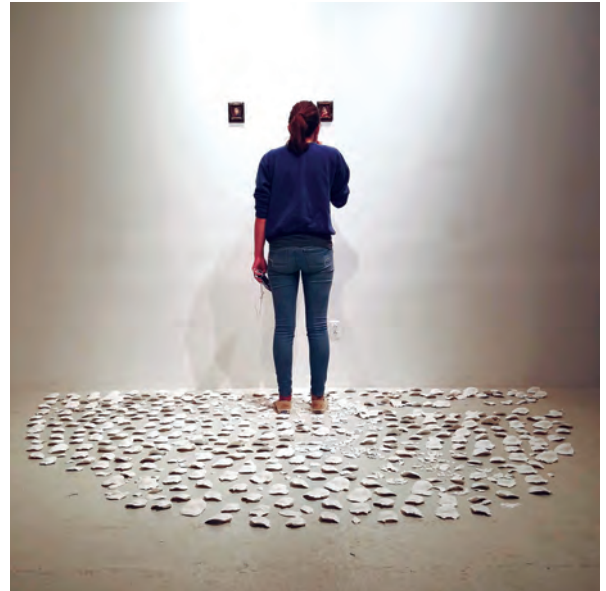

LAUREN BADER
Sculpture
U of L Grow West MFA Building
1606 Rowan Street
labade03@louisville.edu
502.852.6794
art.louisville.edu