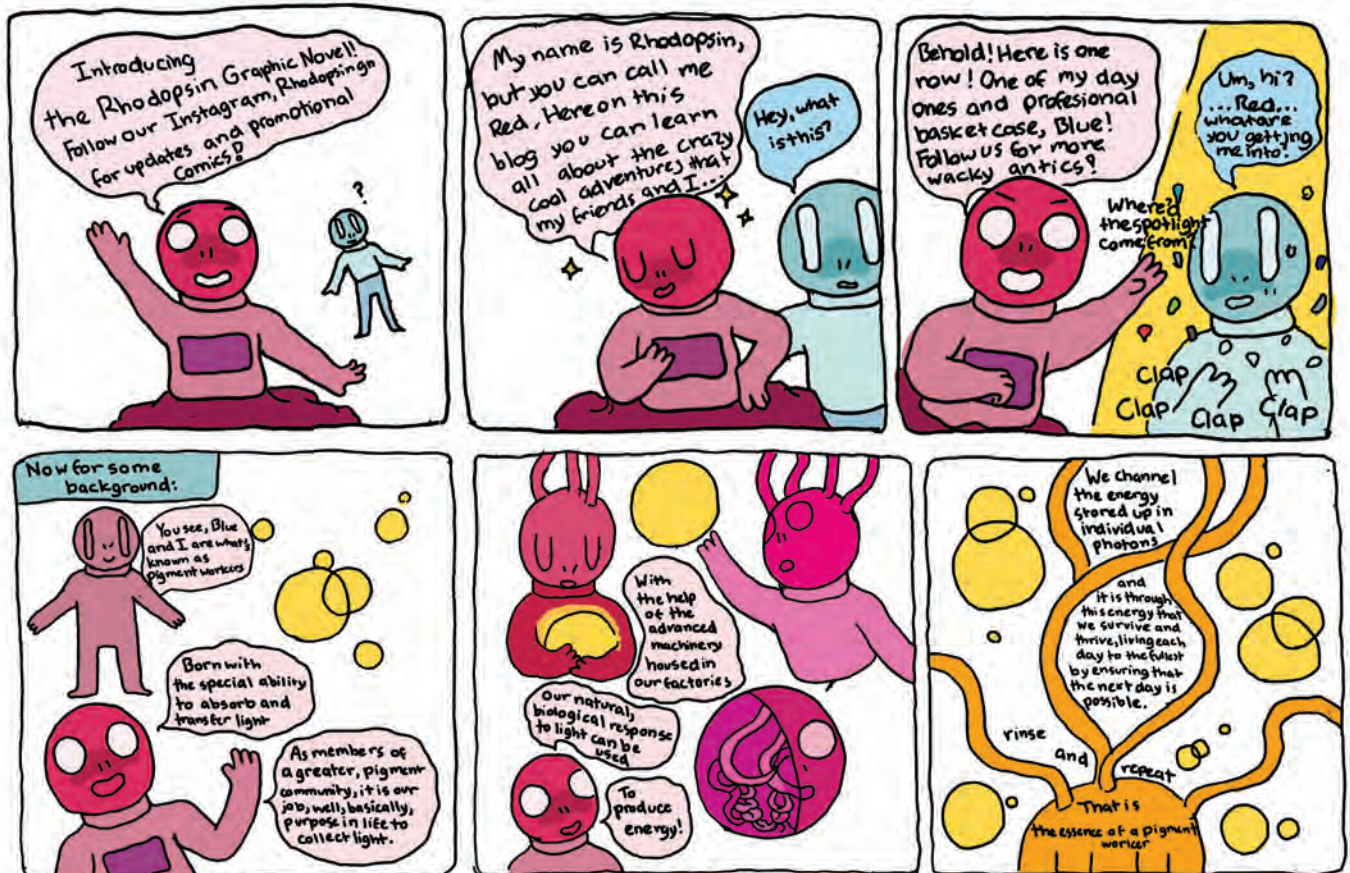

instagram @rhodopsingn