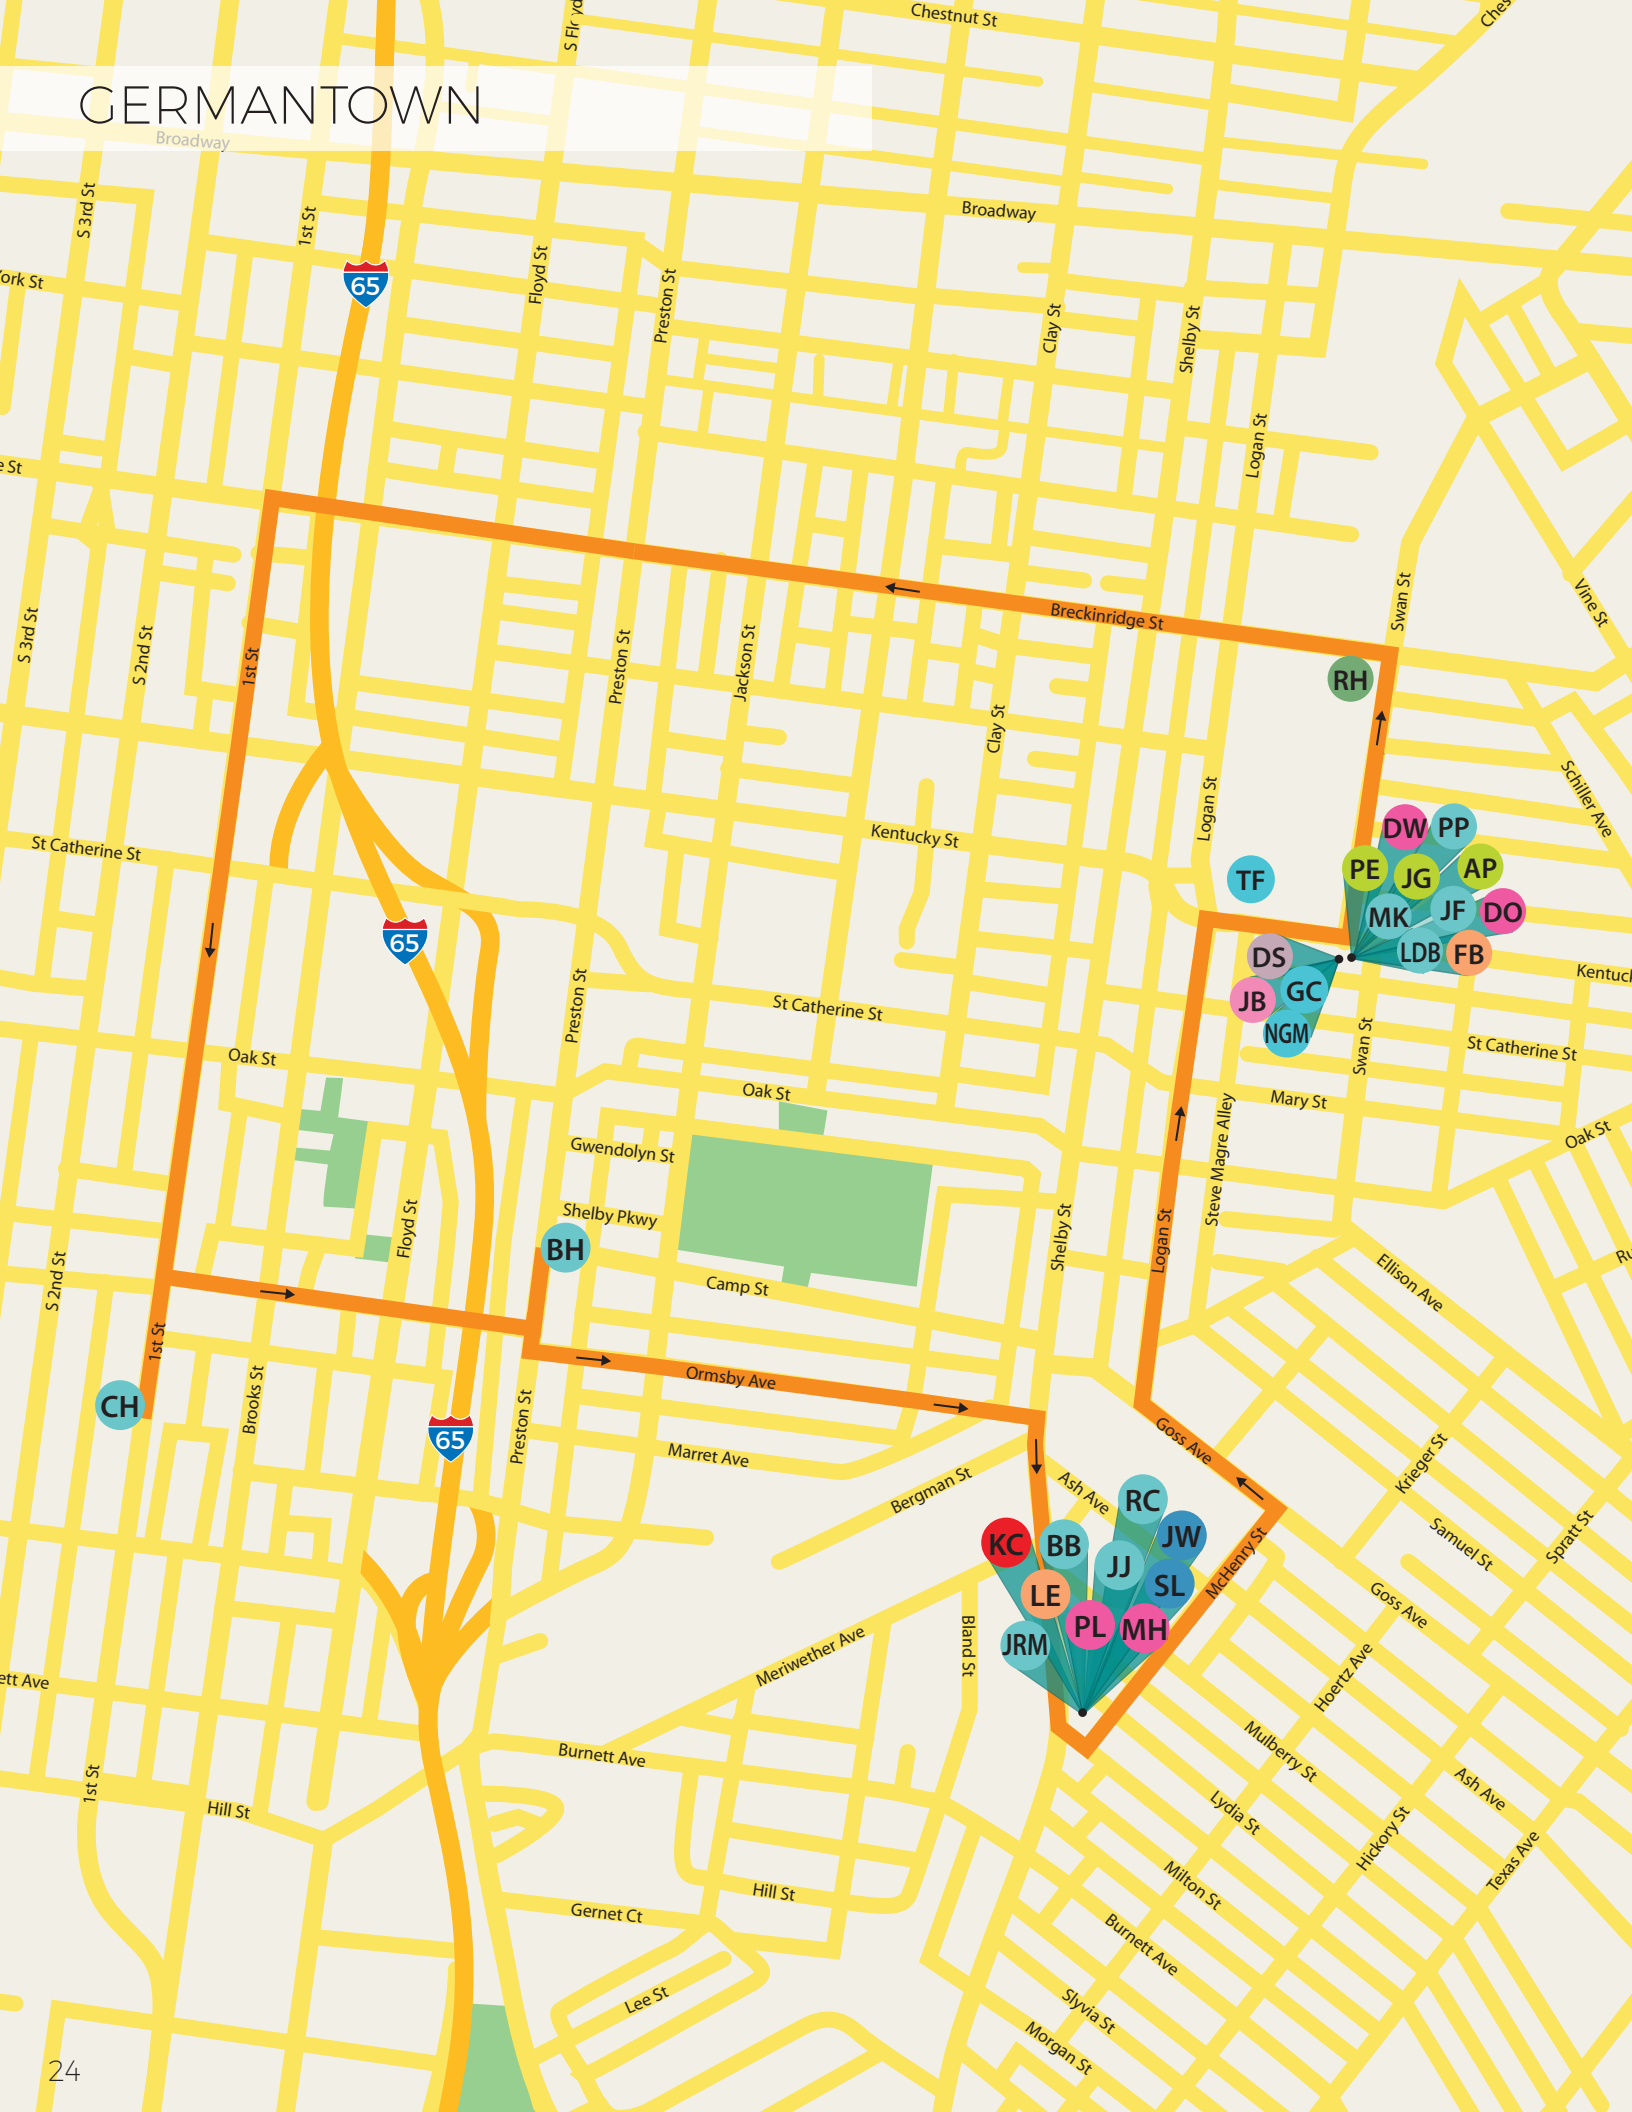

GERMANTOWN