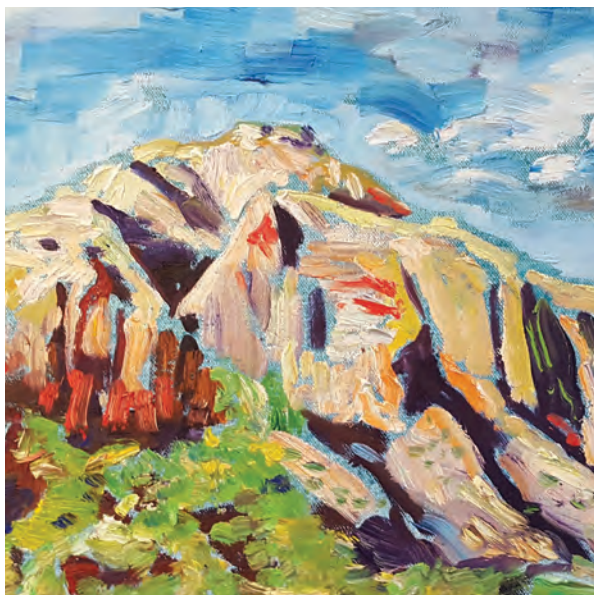

ELLEN BALLARD

Painting

Atelier Louisville Gallery
1733 Brownsboro Road
kburkestudio@gmail.com
502.802.2817
atelierlouisville.com

EB