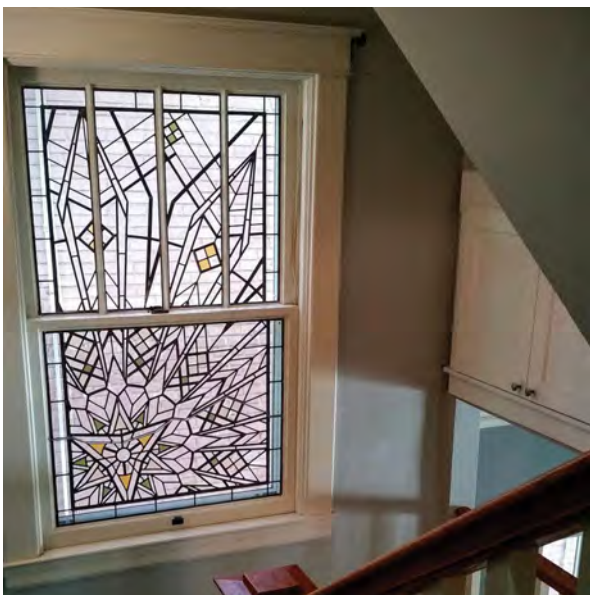

JOHNNY GORDON
Glass
Hope Mills - Gordon Glass Studio
954 E. Kentucky Street
johnny@studiogordon.com
(502) 939-7065
studiogordon.com

21