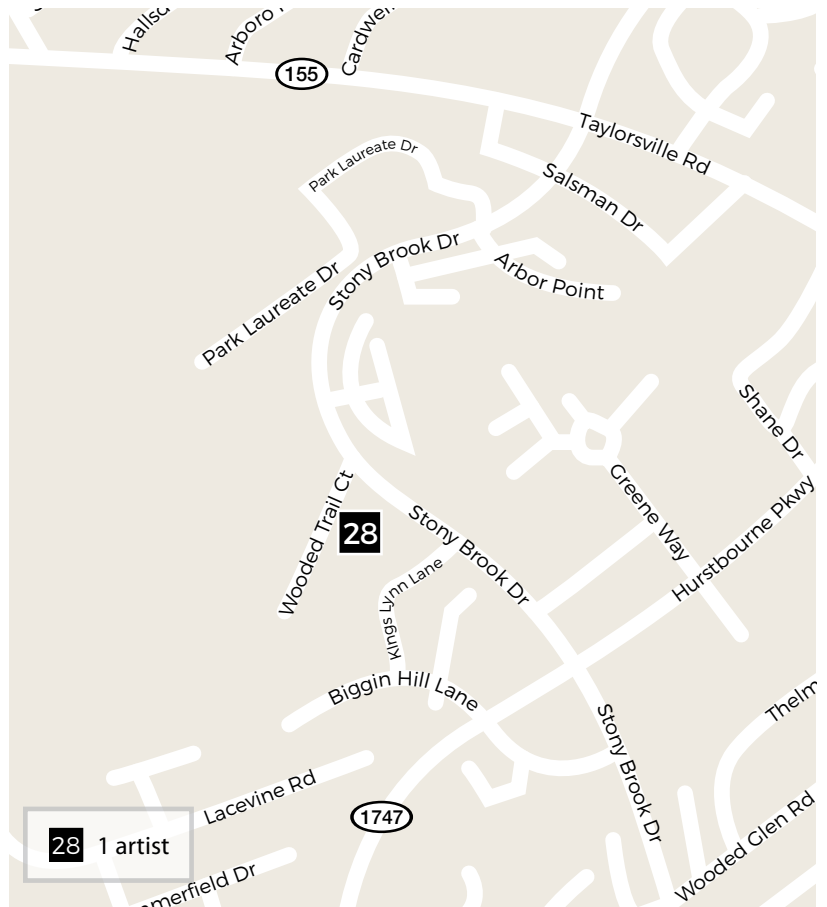

DEBRA LOTT

Painting

8806 Wooded Trail Court, 40220

dandblott@gmail.com

(502) 426-1328

debralott.com

28

SUSAN TOLLIVER