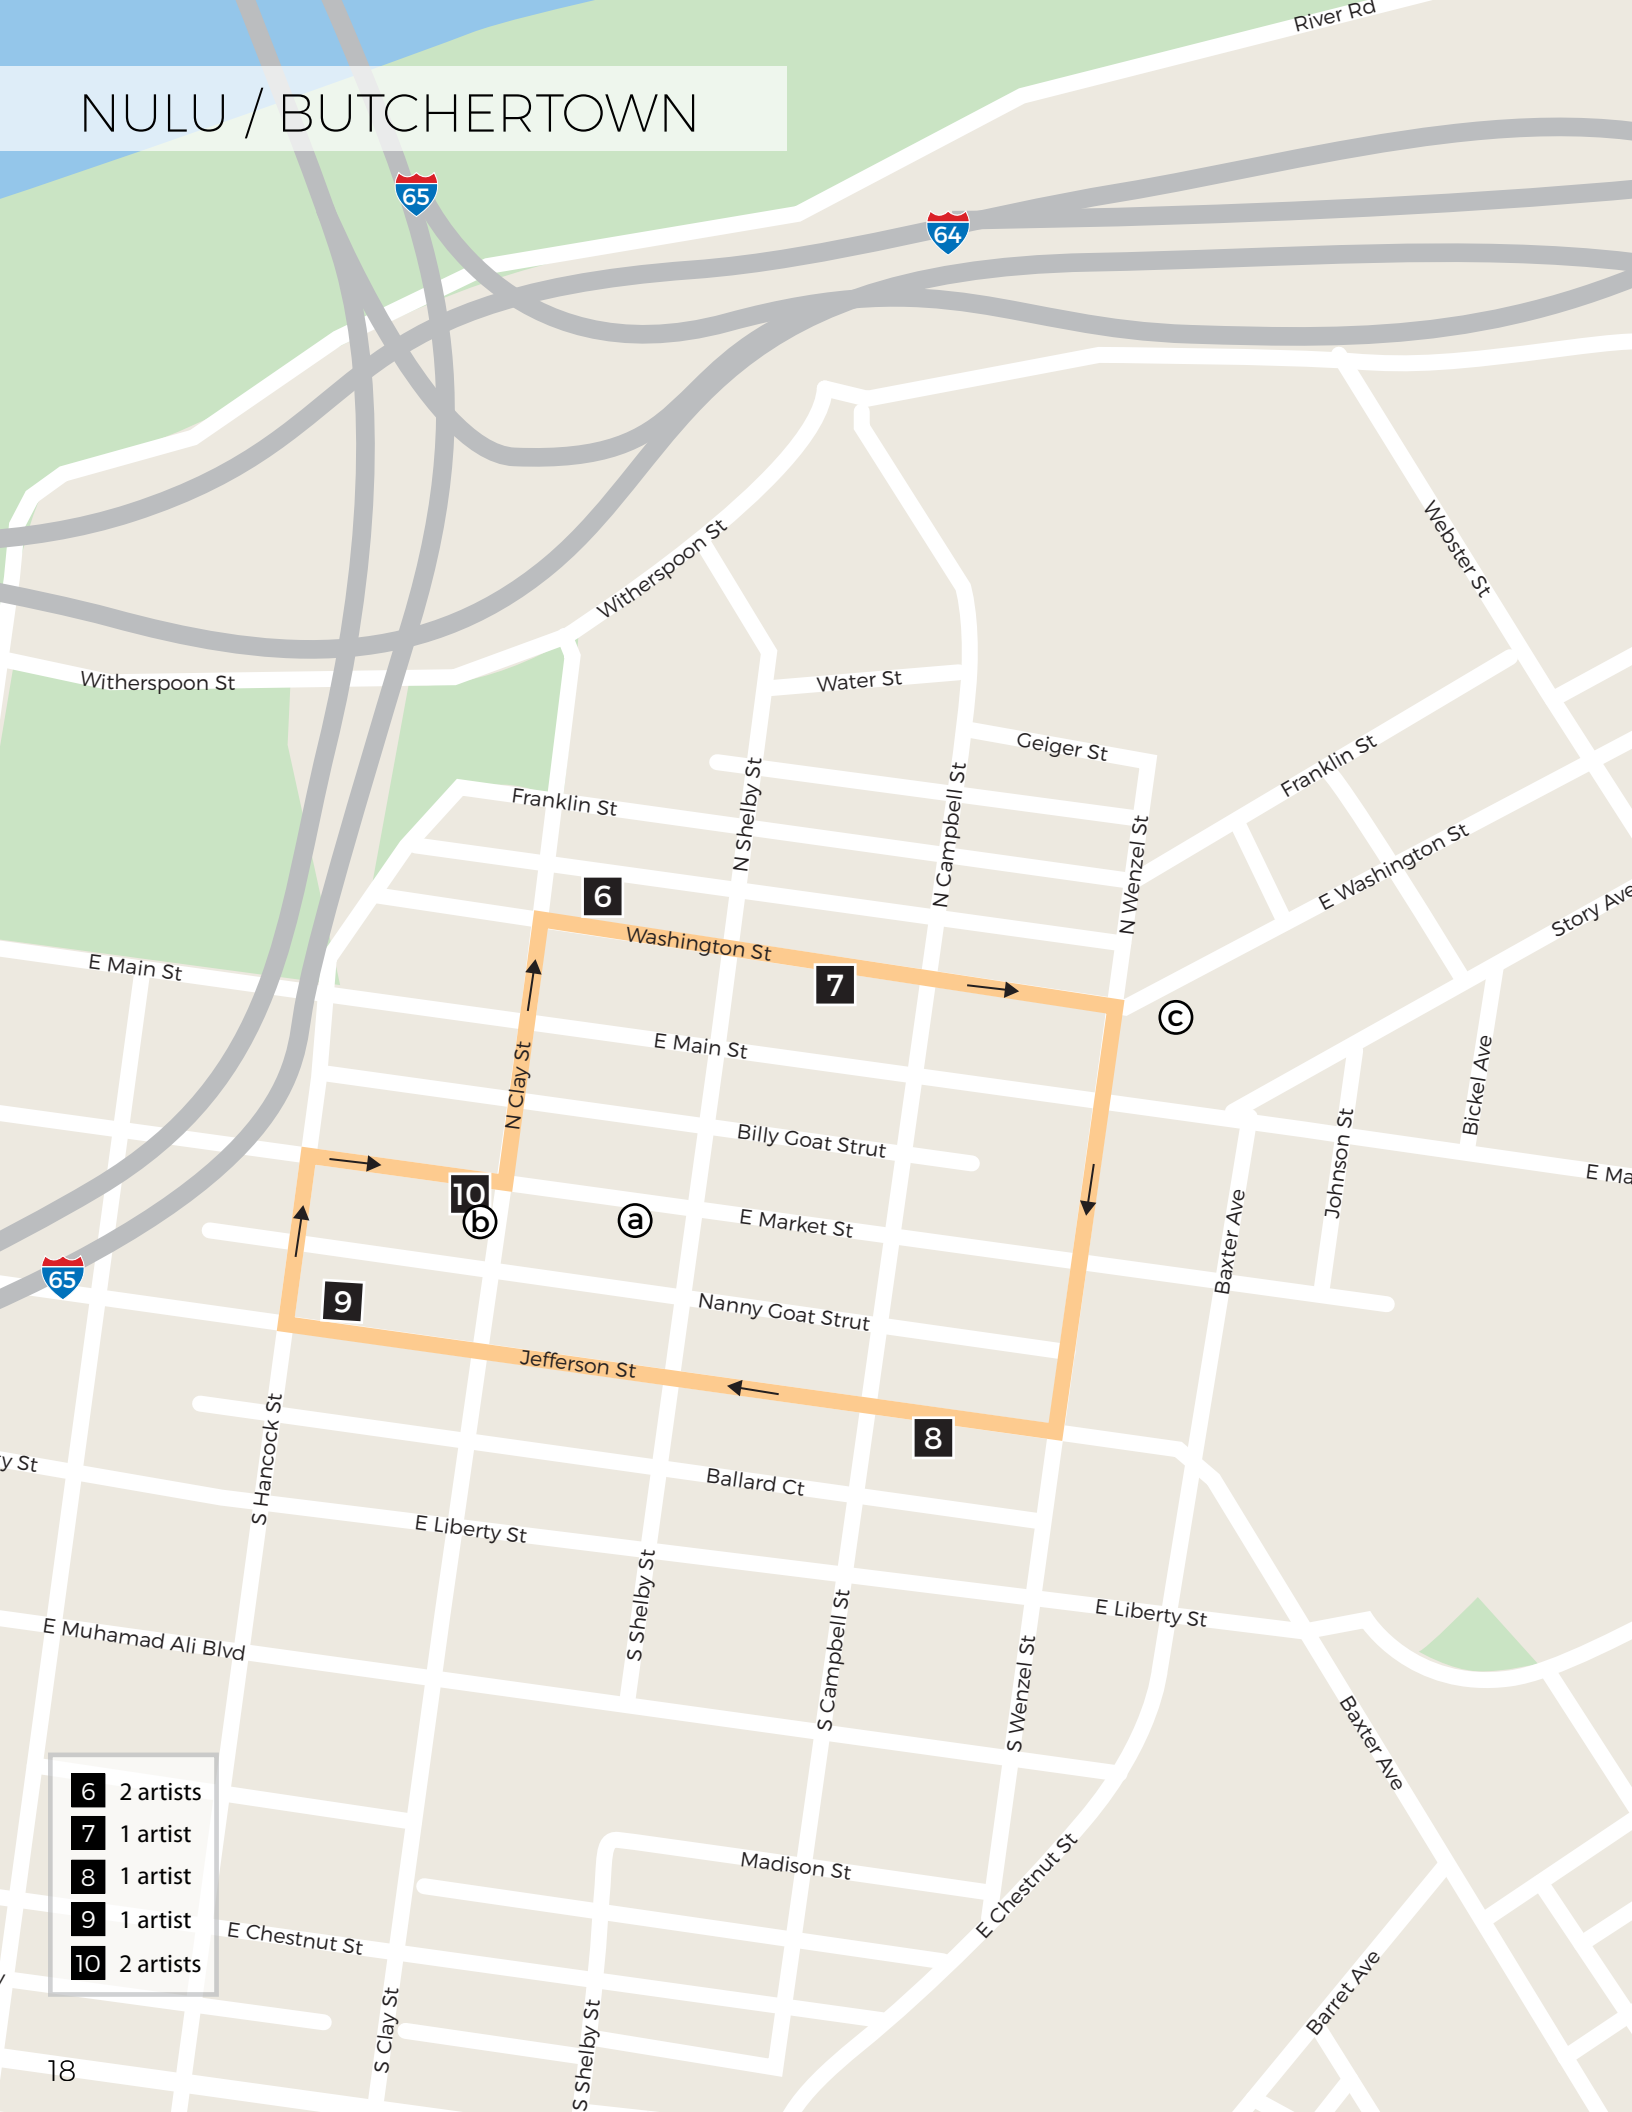

NULU / BUTCHERTOWN

- 6 2 artists
- 7 1 artist
- 8 1 artist
- 9 1 artist
- 10 2 artists