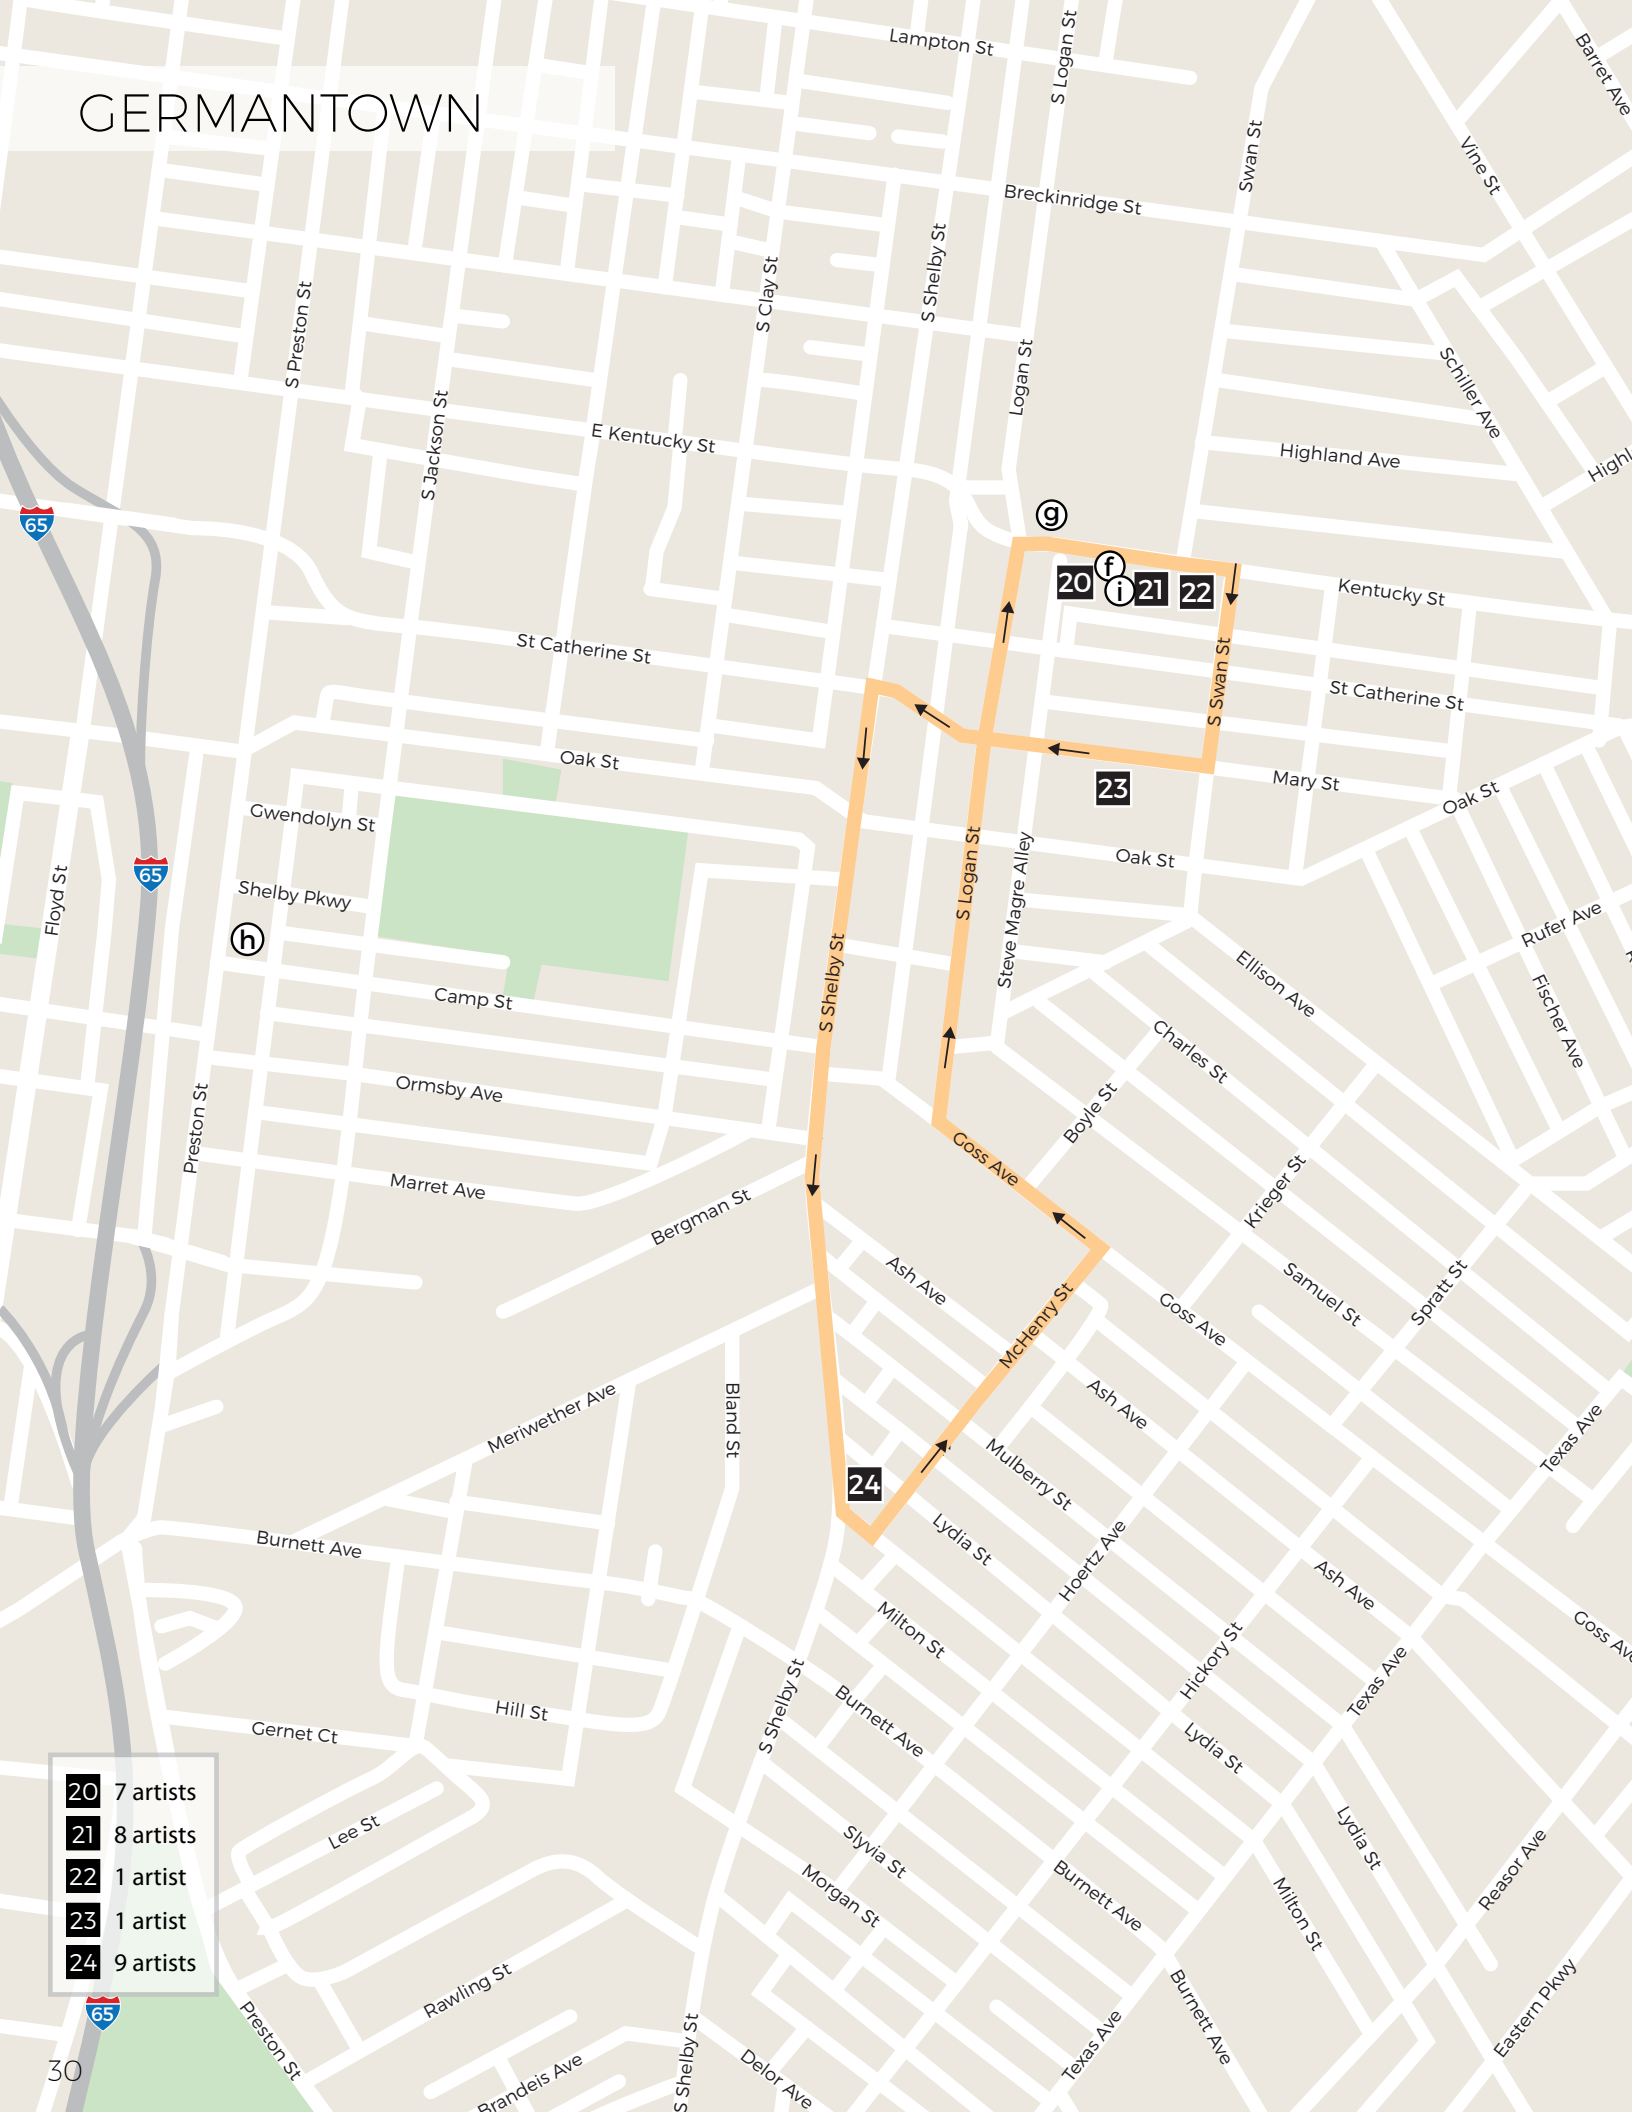

GERMANTOWN

20	7 artists
21	8 artists
22	1 artist
23	1 artist
24	9 artists