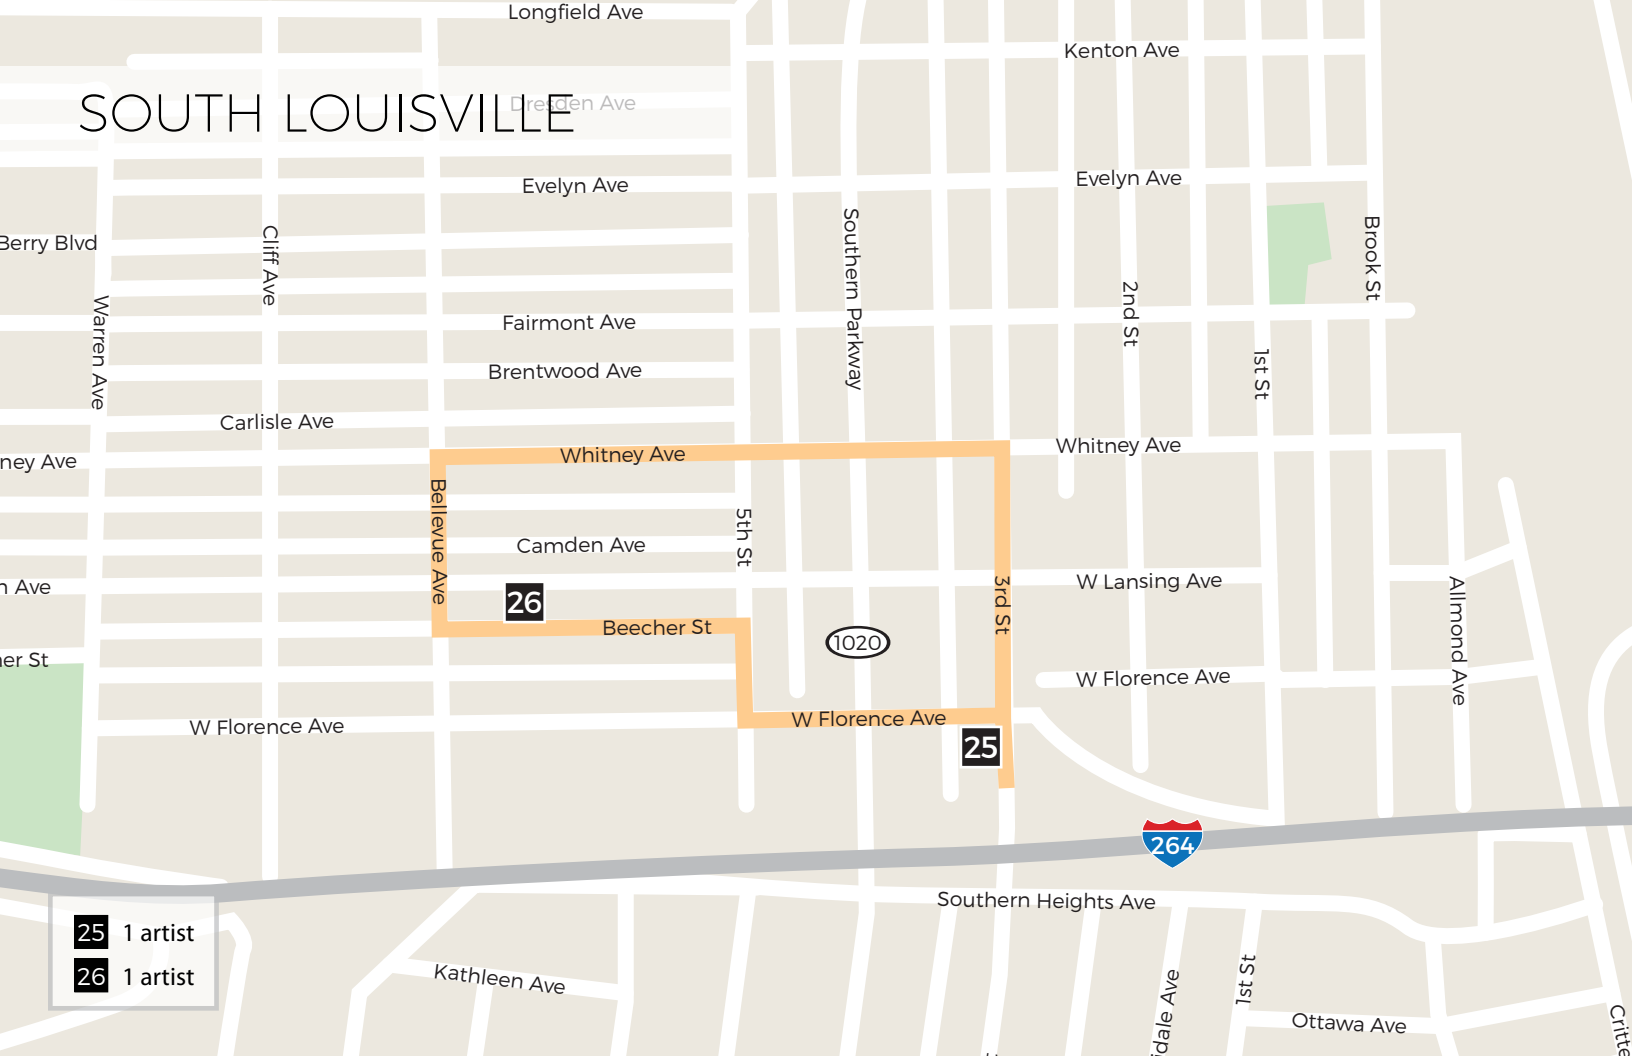

SOUTH LOUISVILLE

- **25** 1 artist
- **26** 1 artist