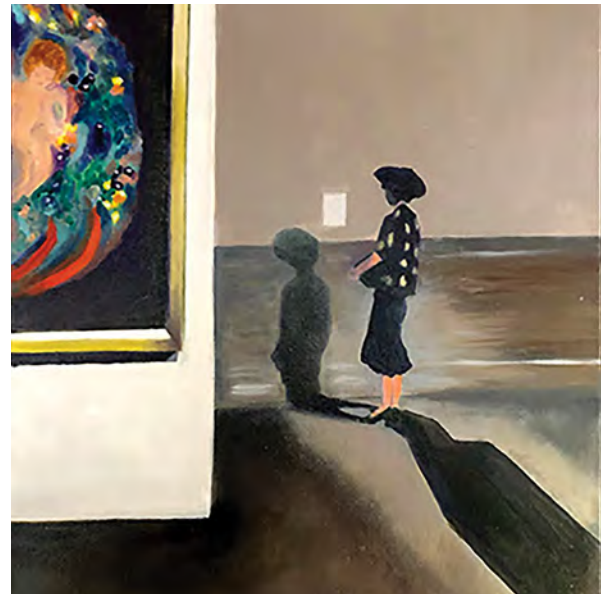

MARTI KUEHN
Painting
Hope Mills
954 E. Kentucky Street
martikuehn@gmail.com

21