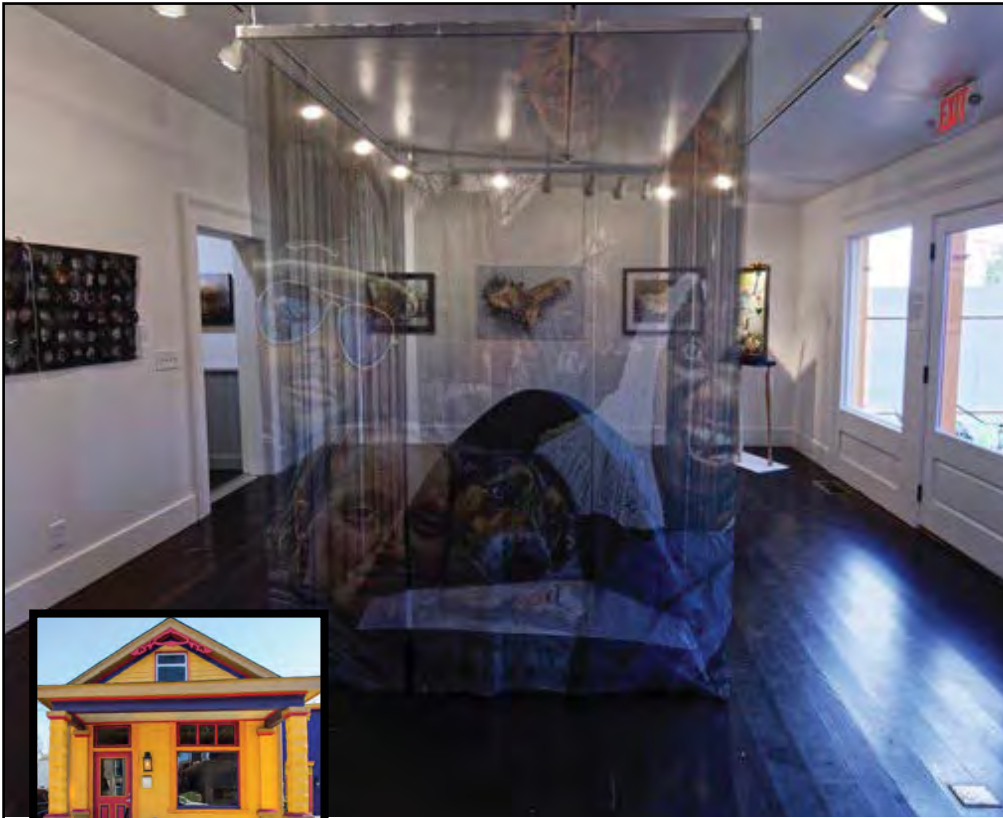

Open Studio Weekend Hours

Sat. Nov. 2, 12 - 6

Sun. Nov. 3, 12 - 6

**A co-operative art gallery
featuring contemporary art.**

- Keith Auerbach
- Pamela Couch
- Nancy Currier
- Claudia Hammer
- Susan Harrison
- Anne Huntington
- Jody Johnson
- Steve Kuhlman
- Bette Levy
- Bob Lockhart
- Kathleen Loomis
- Debra Lott
- John McCarthy
- Corie Neumayer
- Chip Norton
- C.J. Pressma
- Jessica Robinson
- Jenny Shircliff